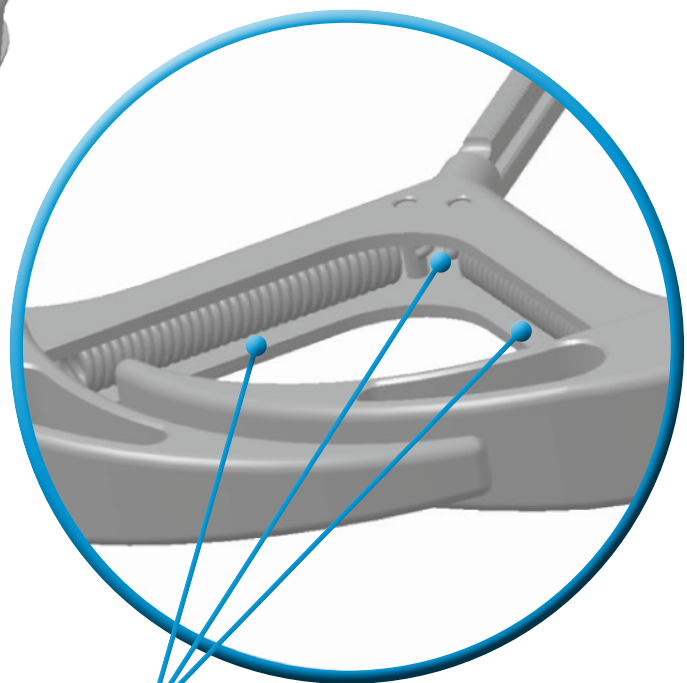

Persona™
EM Ankle Clamp
42-5399-003-00

Cleaning Instructions

1 Flush and brush spring cavities

2 Flush and brush spring cavities

3 Flush and brush cavities (two places)

97-5026-059-00 Printed in USA ©2012 Zimmer, Inc.