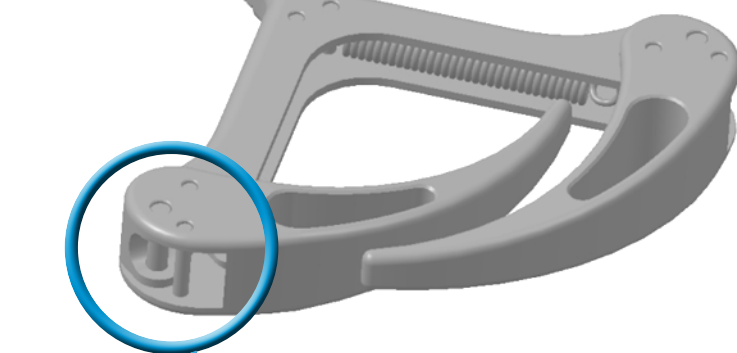

Persona™
EM Ankle Clamp
42-5399-003-00

Cleaning Instructions

1 Flush and brush spring cavities

2 Flush and brush spring cavities

3 Flush and brush cavities (two places)

97-5026-059-00 Printed in USA ©2012 Zimmer, Inc.