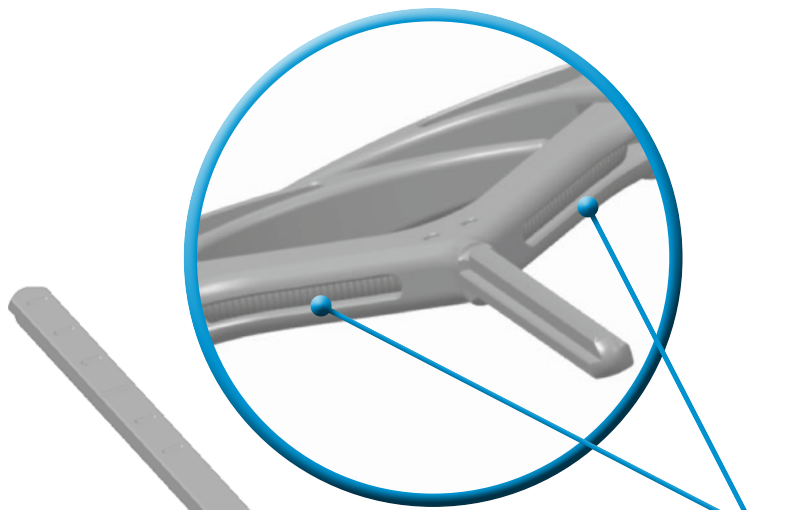

Persona™
EM Ankle Clamp
42-5399-003-00

Cleaning Instructions

1 Flush and brush spring cavities

2 Flush and brush spring cavities

3 Flush and brush cavities (two places)

97-5026-059-00 Printed in USA ©2012 Zimmer, Inc.