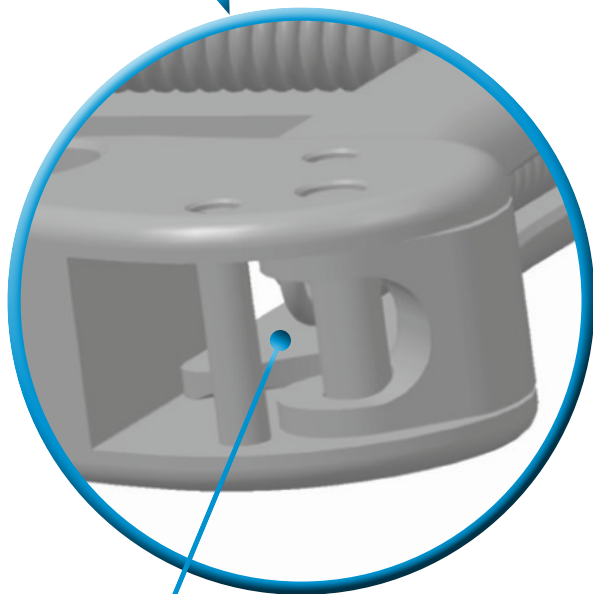

Persona™
EM Ankle Clamp
42-5399-003-00

Cleaning Instructions

1 Flush and brush spring cavities

2 Flush and brush spring cavities

3 Flush and brush cavities (two places)

97-5026-059-00 Printed in USA ©2012 Zimmer, Inc.