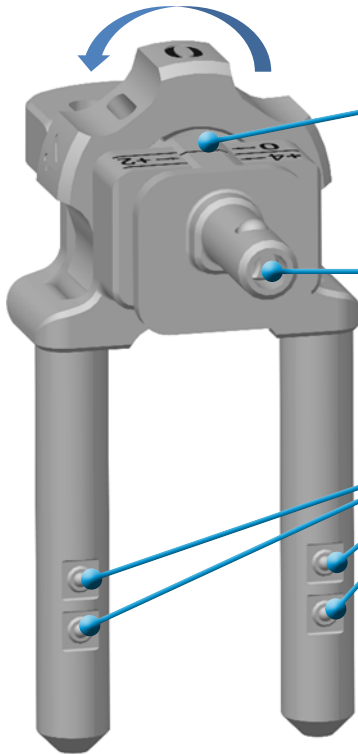

Persona™ Adjustable Resection Tower 42-5099-008-00

Cleaning Instructions

Rotate Dial

1 Flush window while rotating dial

2 Flush Bore

3 Flush 4 Ball Plungers

4 Flush 3 Ball Plungers (rotate dial)

5 Flush Spring Cavity (top and bottom)

6 Flush Spring Cavity (rotate dial)

7 Flush Spring Cavity (rotate dial; both sides)

97-5026-012-00 MC0000099147/00 Printed in USA ©2013 Zimmer, Inc.