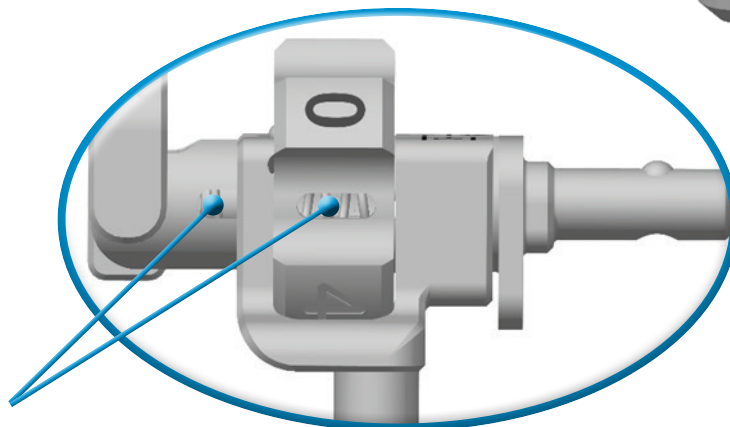

Persona™ Adjustable Resection Tower 42-5099-008-00

Cleaning Instructions

Rotate Dial

1 Flush window while rotating dial

2 Flush Bore

3 Flush 4 Ball Plungers

4 Flush 3 Ball Plungers (rotate dial)

5 Flush Spring Cavity (top and bottom)

6 Flush Spring Cavity (rotate dial)

7 Flush Spring Cavity (rotate dial; both sides)

97-5026-012-00 MC0000099147/00 Printed in USA ©2013 Zimmer, Inc.