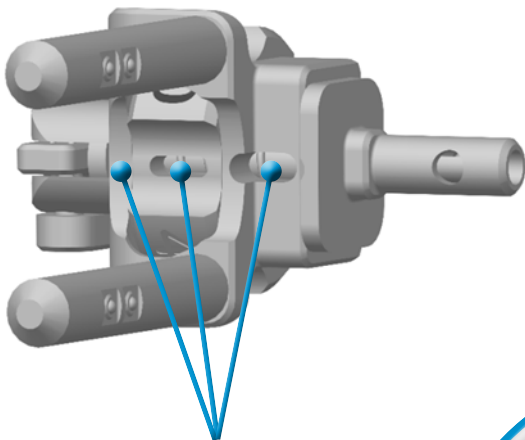

Persona™ Adjustable Resection Tower 42-5099-008-00

Cleaning Instructions

Rotate Dial

1 Flush window while rotating dial

2 Flush Bore

3 Flush 4 Ball Plungers

4 Flush 3 Ball Plungers (rotate dial)

5 Flush Spring Cavity (top and bottom)

6 Flush Spring Cavity (rotate dial)

7 Flush Spring Cavity (rotate dial; both sides)

97-5026-012-00 MC0000099147/00 Printed in USA ©2013 Zimmer, Inc.