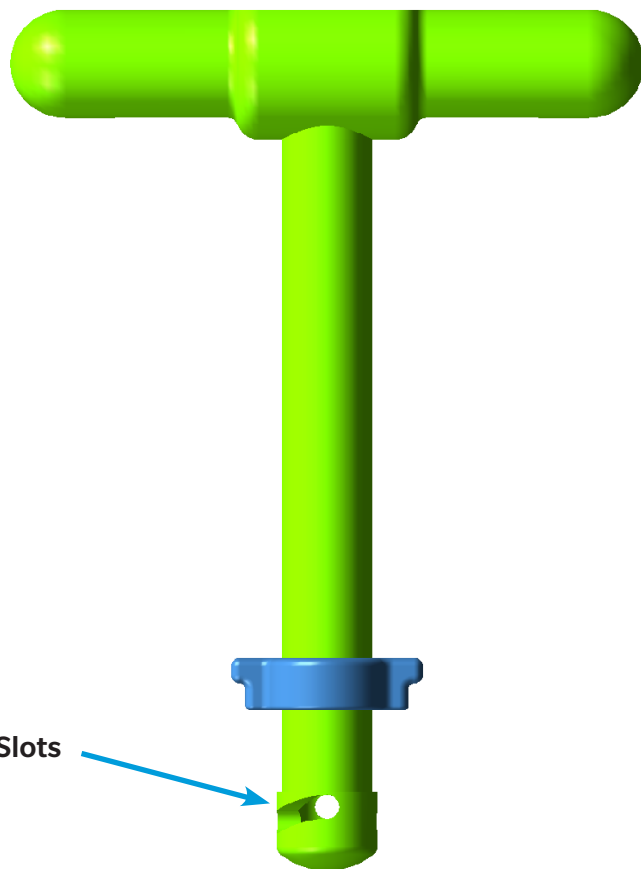

Cleaning Instructions
Zimmer® Nexel® Total Elbow
Humeral Bearing Driver
00-8401-078-00

Flush and Brush Hole

(2x) Flush and Brush Slots