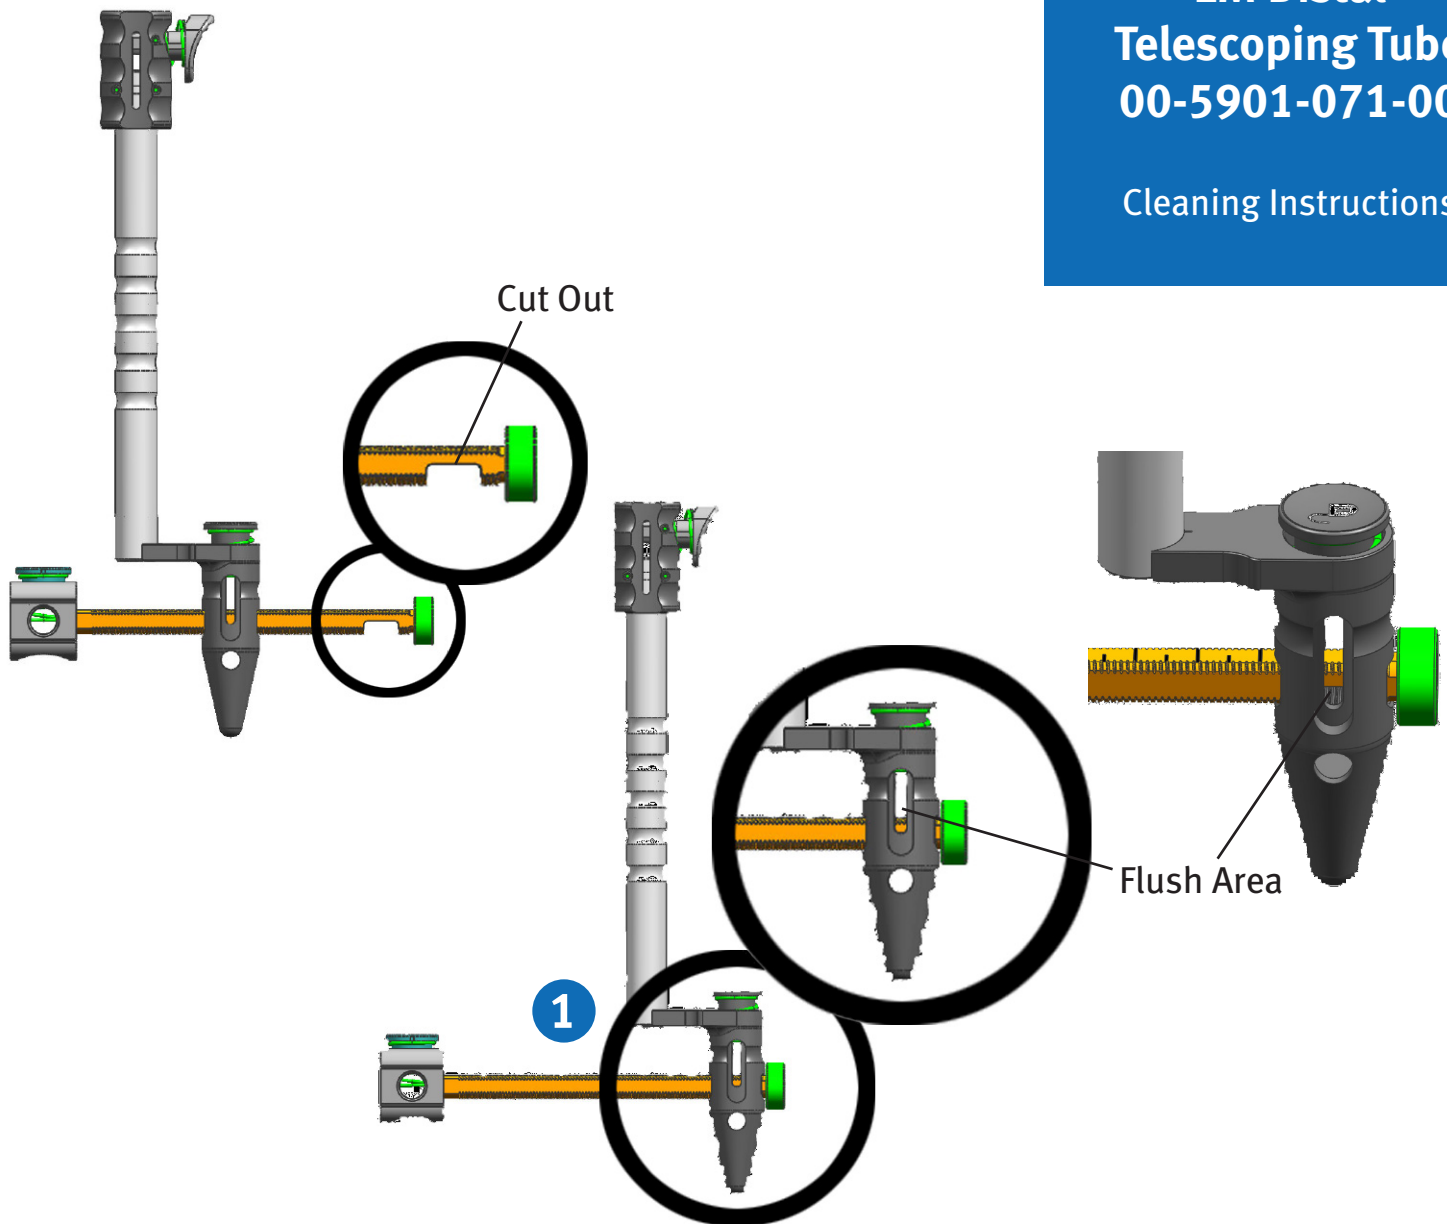

EM Distal Telescoping Tube 00-5901-071-00

Cleaning Instructions

Move assembly to position **1** to access flushable area cut out.
Flush area shown.

+H124970000403001/\$100610F10K
97-0000-403-00 1003-K21 Printed in USA ©2010 Zimmer, Inc.